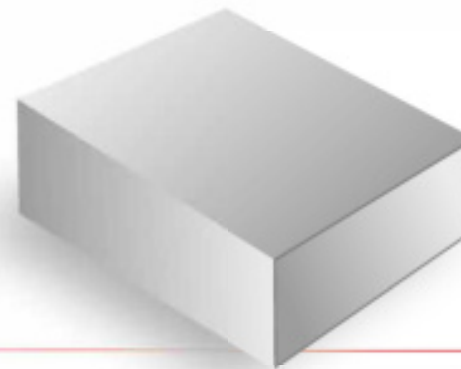

## SHELL AND SIDE

### Specification

**Board:** 1,5 mm - 3,5 mm

**Size\*:**

Box height (external dimensions): min.: 20 mm | max.: 170 mm

Box bottom ( external dimensions): min.: 65 x 65 mm | max.: 570 x 360 mm

(\*) Final size depend on proportions of box.