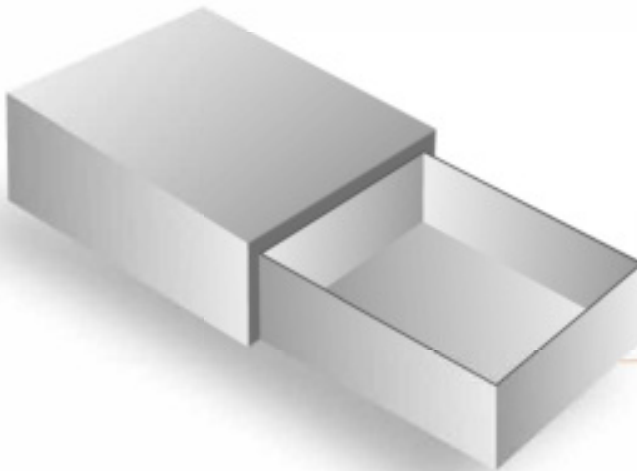

## SHELL AND SIDE

### Specification

**Board:** 1,5 mm - 3,5 mm

**Size\*:**

Box height (external dimensions): min.: 20 mm | max.: 170 mm

Box bottom ( external dimensions): min.: 65 x 65 mm | max.: 570 x 360 mm

(\*) Final size depend on proportions of box.