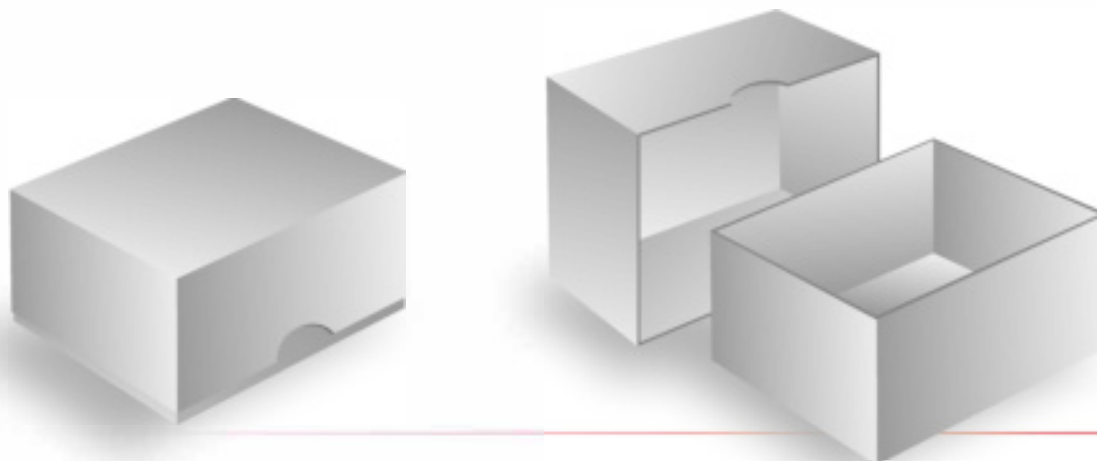

## FULL TELESCOPE STYLE

### Specification

**Board:** 1,5 mm - 3,5 mm

**Size\*:**

Box height (external dimensions): min.: 20 mm | max.: 170 mm

Box bottom ( external dimensions): min.: 65 x 65 mm | max.: 570 x 360 mm

(\*) Final size depend on proportions of box.

**Type of board:** grey, black, white

**Surface:** printed paper, paper covermaterials, cloth covermaterials, leather

**Finishing:** UV varnish, hot stamping