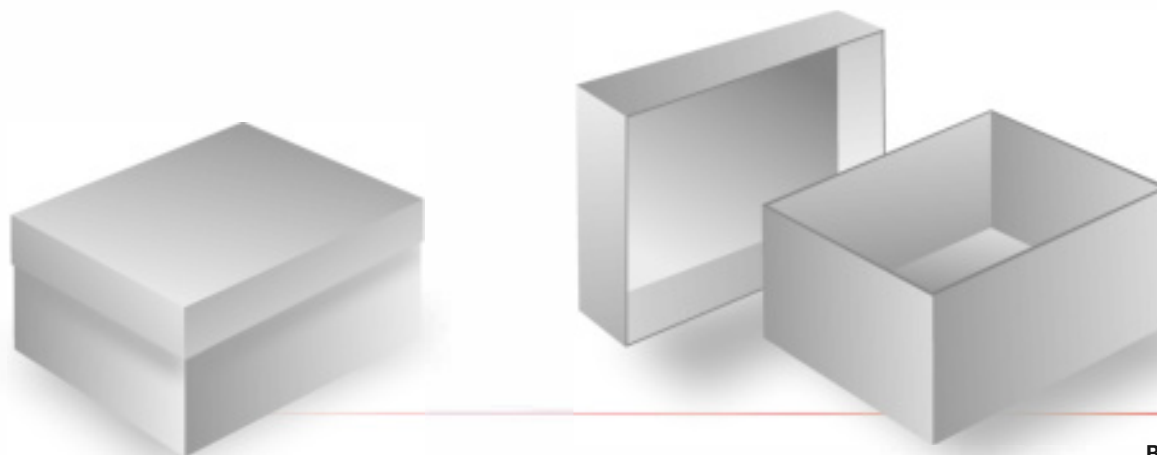

**EUROGRAPHIC
GROUP**

CLASSIC SHOE STYLE

Specification

Board: 1,5 mm - 3,5 mm

Size*:

Box height (external dimensions): min.: 20 mm | max.: 170 mm

Box bottom (external dimensions): min.: 65 x 65 mm | max.: 570 x 360 mm

(*) Final size depend on proportions of box.

Type of board: grey, black, white

Surface: printed paper, paper covermaterials, cloth covermaterials, leather

Finishing: UV varnish, hot stamping