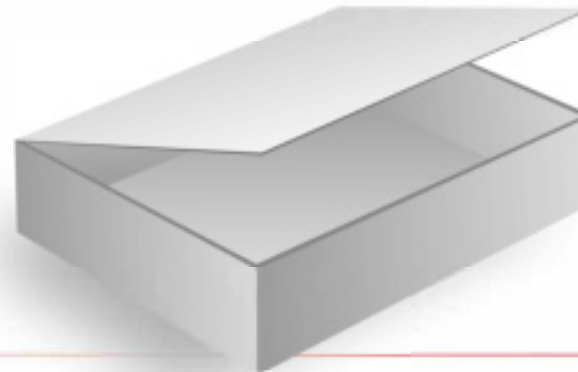

EUROGRAPHIC
GROUP

CIGAR BOX

Specification

Board: 1,5 mm - 3,5 mm

Size*:

Box height (external dimensions): min.: 20 mm | max.: 170 mm

Box bottom (external dimensions): min.: 65 x 65 mm | max.: 570 x 360 mm

(*) Final size depend on proportions of box.

Type of board: grey, black, white

Surface: printed paper, paper covermaterials, cloth covermaterials, leather

Finishing: UV varnish, hot stamping